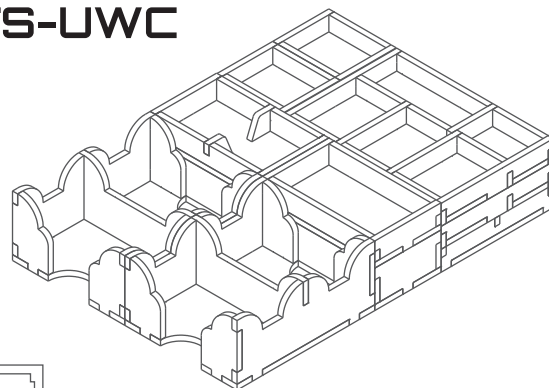

FS-UWC insert
compatible with Underwater Cities®,
incl. New Discoveries® expansion

Assembly Instructions

The package contains 4 sheets, two of them are identical to the other two.

After assembly the trays are put in three layers in the original game box.

Ordinary PVA glue is required when assembling each tray.

Please make sure you dry-assemble each tray correctly before gluing it together.

Please check www.foldedspace.net for general assembly tips.

FS-UWC

Tray legend:

- Tray 1a - biomatter & steelplast tokens
- Tray 1b - kelp & science tokens
- Tray 2a - era I & era II cards
- Tray 2b - era III & other cards
- Tray 3a, b - farm, desalination plant, laboratory, tunnel, and credit tokens
- Tray 4a - brown metropolis, multiplier and other tokens
- Tray 4b - metropolis tiles
- Tray 5a, b - city domes
- Tray 6a, b, c, d - player pieces & tiles