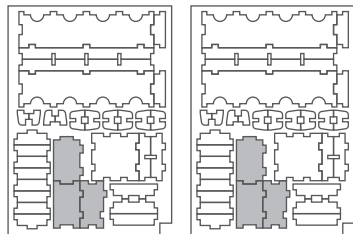

Step 2

Finished tray

Tray 2a, 2b, 2c & 2d (the trays are identical)

Sheet A1

Sheet A2

Step 1

Step 2

Finished tray

Tray 3a & 3b (the trays are identical)

Sheet A1

Sheet A2

Step 1

Finished tray

Tray 4a, 4b, 4c & 4d (the trays are identical)
Sheet B1 Sheet B2

Step 1

Step 2

Finished tray

Tray 5a & 5b (the trays are identical)
Sheet B1 Sheet B2

Step 1

Step 2

Finished tray

Tray 6
Sheet B1 Sheet B2

Step 1

Step 2

Step 3

Finished tray

FS-RAGA

Please check www.foldedspace.net for photos of this insert in use.

Tray legend:

- Tray 1a, b, c, d - player pieces
- Tray 2a, b, c, d - dice, sorted by colour
- Tray 3a, b - filler trays
- Tray 4a, b, c - snake, cow, and tiger province tiles
- Tray 4d - mango village, wilderness, and other province tiles
- Tray 5a - yield tiles
- Tray 5b - river tiles
- Tray 6 - elephant figures, holi tiles, & flags