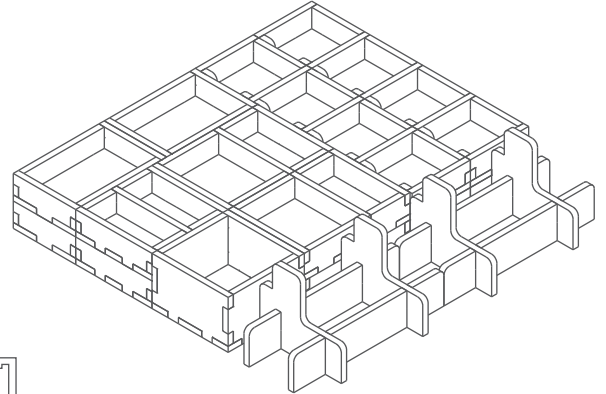

FS-RAGA insert

compatible with Rajas of the Ganges[®],
including Goodie Boxes 1 & 2

Assembly Instructions

The package contains 4 sheets, two of them are identical to the other two.

After assembly the trays are put in three layers in the original game box.

Ordinary PVA glue is required when assembling each tray.

Please make sure you dry-assemble each tray correctly before gluing it together.

Please check www.foldedspace.net for general assembly tips.

FS-RAGA

Sheet A1

Sheet A2

Sheet B1

Sheet B2

Tray 1a, 1b, 1c & 1d (the trays are identical)

Sheet A1

Sheet A2

Step 1