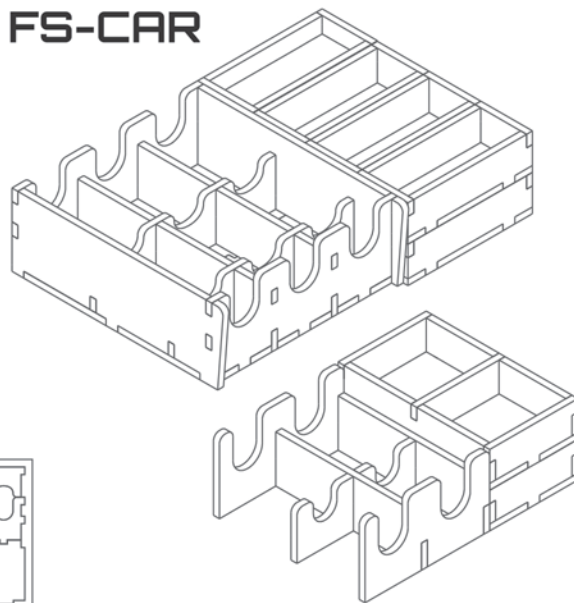

FS-CAR insert
compatible with Carcassonne®,
incl. first five expansions 1-5, and has bonus trays
for expansions 6, 8, 9 & 10.

Assembly Instructions

The package contains 4 sheets, two of them are identical to the other two.

The part marked in sheet A2 is to be discarded.

After assembly the trays are put in two layers in the original game box.

Ordinary PVA glue is required when assembling each tray.

Please make sure you dry-assemble each tray correctly before gluing it together.

Please check www.foldedspace.net for general assembly tips.

FS-CAR