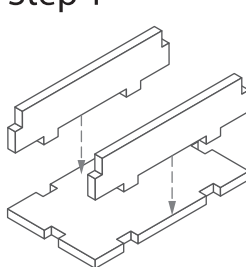

FS-LoW insert
 compatible with Lords of Waterdeep®,
 incl. Scoundrels of Skullport® expansion

Assembly Instructions

The package contains 6 sheets, three of them are identical to the other three.
 After assembly the trays are put in two layers in the original game box.
 Ordinary PVA glue is required when assembling each tray, for extra strength.
 Please make sure you dry-assemble each tray correctly before gluing it together.
 Please check www.foldedspace.net for general assembly tips.

FS-LoW

Sheet A1

Sheet A2

Sheet B1

Sheet B2

Sheet C1

Sheet C2

Tray 1a, 1b, 1c, 1d, 1e, 1f, 1g & 1h (the trays are identical)

Sheet A1

Sheet A2

Step 1

Step 2

Finished tray

Tray 2a & 2b (the trays are identical)

Sheet B1

Sheet B2