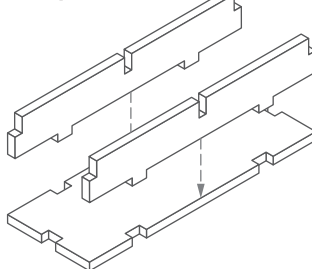

FS-LoW insert
 compatible with Lords of Waterdeep®,
 incl. Scoundrels of Skullport® expansion

Assembly Instructions

The package contains 6 sheets, three of them are identical to the other three.
 After assembly the trays are put in two layers in the original game box.
 Ordinary PVA glue is required when assembling each tray, for extra strength.
 Please make sure you dry-assemble each tray correctly before gluing it together.
 Please check www.foldedspace.net for general assembly tips.

FS-LoW

Sheet A1

Sheet A2

Sheet B1

Sheet B2

Sheet C1

Sheet C2

Tray 1a, 1b, 1c, 1d, 1e, 1f, 1g & 1h (the trays are identical)

Sheet A1

Sheet A2

Step 1

Step 2

Finished tray

Tray 2a & 2b (the trays are identical)

Sheet B1

Sheet B2

Step 1

Step 2

Finished tray

Tray 3a & 3b (the trays are identical)

Sheet B1

Sheet B2

Step 1

Step 2