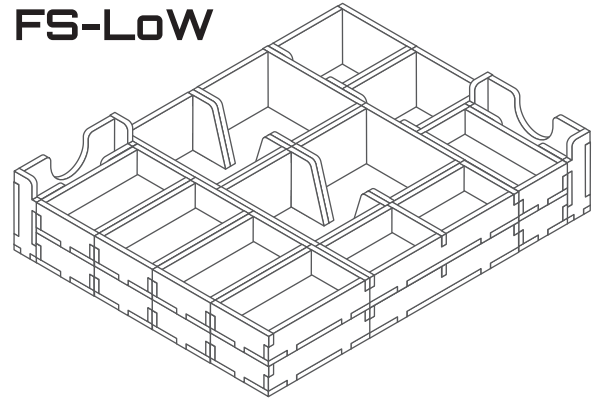

FS-LoW insert
 compatible with Lords of Waterdeep®,
 incl. Scoundrels of Skullport® expansion

Assembly Instructions

The package contains 6 sheets, three of them are identical to the other three.
 After assembly the trays are put in two layers in the original game box.
 Ordinary PVA glue is required when assembling each tray, for extra strength.
 Please make sure you dry-assemble each tray correctly before gluing it together.
 Please check www.foldedspace.net for general assembly tips.

FS-LoW

Sheet A1

Sheet A2

Sheet B1

Sheet B2

Sheet C1

Sheet C2

Tray 1a, 1b, 1c, 1d, 1e, 1f, 1g & 1h (the trays are identical)

Sheet A1

Sheet A2

Step 1

Step 2

Finished tray

Tray 2a & 2b (the trays are identical)

Sheet B1

Sheet B2