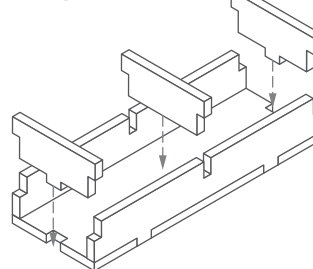

FS-LoW insert
 compatible with Lords of Waterdeep®,
 incl. Scoundrels of Skullport® expansion

Assembly Instructions

The package contains 6 sheets, three of them are identical to the other three.
 After assembly the trays are put in two layers in the original game box.
 Ordinary PVA glue is required when assembling each tray, for extra strength.
 Please make sure you dry-assemble each tray correctly before gluing it together.
 Please check www.foldedspace.net for general assembly tips.

FS-LoW

Sheet A1

Sheet A2

Sheet B1

Sheet B2

Sheet C1

Sheet C2

Tray 1a, 1b, 1c, 1d, 1e, 1f, 1g & 1h (the trays are identical)

Sheet A1

Sheet A2

Step 1

Step 2

Finished tray

Tray 2a & 2b (the trays are identical)

Sheet B1

Sheet B2

Step 1

Step 2

Finished tray

Tray 3a & 3b (the trays are identical)

Sheet B1

Sheet B2

Step 1

Step 2