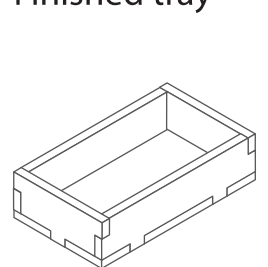

FS-LoW insert
 compatible with Lords of Waterdeep®,
 incl. Scoundrels of Skullport® expansion

Assembly Instructions

The package contains 6 sheets, three of them are identical to the other three.
 After assembly the trays are put in two layers in the original game box.
 Ordinary PVA glue is required when assembling each tray, for extra strength.
 Please make sure you dry-assemble each tray correctly before gluing it together.
 Please check www.foldedspace.net for general assembly tips.

FS-LoW

Sheet A1

Sheet A2

Sheet B1

Sheet B2

Sheet C1

Sheet C2

Tray 1a, 1b, 1c, 1d, 1e, 1f, 1g & 1h (the trays are identical)

Sheet A1

Sheet A2

Step 1

Step 2

Finished tray

Tray 2a & 2b (the trays are identical)

Sheet B1

Sheet B2

Step 1

Step 2

Finished tray

Tray 3a & 3b (the trays are identical)

Sheet B1

Sheet B2

Step 1

Step 2