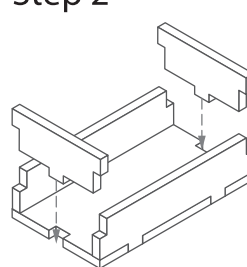

FS-LoW insert
 compatible with Lords of Waterdeep®,
 incl. Scoundrels of Skullport® expansion

Assembly Instructions

The package contains 6 sheets, three of them are identical to the other three.
 After assembly the trays are put in two layers in the original game box.
 Ordinary PVA glue is required when assembling each tray, for extra strength.
 Please make sure you dry-assemble each tray correctly before gluing it together.
 Please check www.foldedspace.net for general assembly tips.

FS-LoW

Sheet A1

Sheet A2

Sheet B1

Sheet B2

Sheet C1

Sheet C2

Tray 1a, 1b, 1c, 1d, 1e, 1f, 1g & 1h (the trays are identical)

Sheet A1

Sheet A2

Step 1

Step 2

Finished tray

Tray 2a & 2b (the trays are identical)

Sheet B1

Sheet B2

Step 1

Step 2

Finished tray

Tray 3a & 3b (the trays are identical)

Sheet B1

Sheet B2

Step 1

Step 2