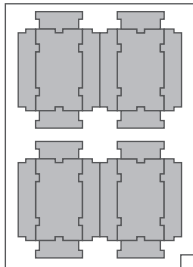

FS-LoW insert
 compatible with Lords of Waterdeep®,
 incl. Scoundrels of Skullport® expansion

Assembly Instructions

The package contains 6 sheets, three of them are identical to the other three.
 After assembly the trays are put in two layers in the original game box.
 Ordinary PVA glue is required when assembling each tray, for extra strength.
 Please make sure you dry-assemble each tray correctly before gluing it together.
 Please check www.foldedspace.net for general assembly tips.

FS-LoW

Sheet A1

Sheet A2

Sheet B1

Sheet B2

Sheet C1

Sheet C2

Tray 1a, 1b, 1c, 1d, 1e, 1f, 1g & 1h (the trays are identical)

Sheet A1

Sheet A2

Step 1

Step 2

Finished tray

Tray 2a & 2b (the trays are identical)

Sheet B1

Sheet B2

Tray legend:

- Tray 1a, b, c, d, e, f - player pieces
- Tray 1g - gold pieces
- Tray 1h - victory points
- Tray 2a - clerics and wizards
- Tray 2b - fighters and rogues
- Tray 3a, b - building tiles
- Tray 4a, b - lord cards
- Tray 5a - corruption tokens
- Tray 5b - other tokens
- Tray 6a - intrigue cards
- Tray 6b - quest cards