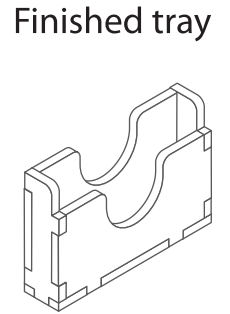

FS-LoW insert
 compatible with Lords of Waterdeep®,
 incl. Scoundrels of Skullport® expansion

Assembly Instructions

The package contains 6 sheets, three of them are identical to the other three.
 After assembly the trays are put in two layers in the original game box.
 Ordinary PVA glue is required when assembling each tray, for extra strength.
 Please make sure you dry-assemble each tray correctly before gluing it together.
 Please check www.foldedspace.net for general assembly tips.

Sheet A1

Sheet A2

Step 1

Step 2

Finished tray

Tray 2a & 2b (the trays are identical)

Sheet B1

Sheet B2

Step 1

Step 2

Finished tray

Tray 3a & 3b (the trays are identical)

Sheet B1

Sheet B2

Step 1

Step 2

Finished tray

Tray 4a & 4b (the trays are identical)

Tray 5a & 5b (the trays are identical)

To assemble repeat steps for Tray 1.

Finished tray

Tray 6a & 6b (the trays are identical)

FS-LoW

Please check www.foldedspace.net for photos of this insert in use.