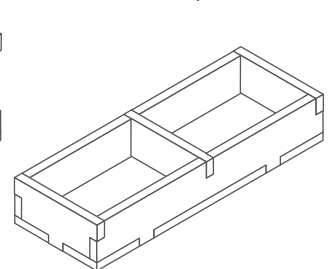

FS-LoW insert
 compatible with Lords of Waterdeep®,
 incl. Scoundrels of Skullport® expansion

Assembly Instructions

The package contains 6 sheets, three of them are identical to the other three.
 After assembly the trays are put in two layers in the original game box.
 Ordinary PVA glue is required when assembling each tray, for extra strength.
 Please make sure you dry-assemble each tray correctly before gluing it together.
 Please check www.foldedspace.net for general assembly tips.

FS-LoW

Sheet A1

Sheet A2

Sheet B1

Sheet B2

Sheet C1

Sheet C2

Tray 1a, 1b, 1c, 1d, 1e, 1f, 1g & 1h (the trays are identical)

Sheet A1

Sheet A2

Step 1

Step 2

Finished tray

Tray 2a & 2b (the trays are identical)

Sheet B1

Sheet B2

Step 1

Step 2

Finished tray

Tray 3a & 3b (the trays are identical)

Sheet B1

Sheet B2

Step 1

Step 2